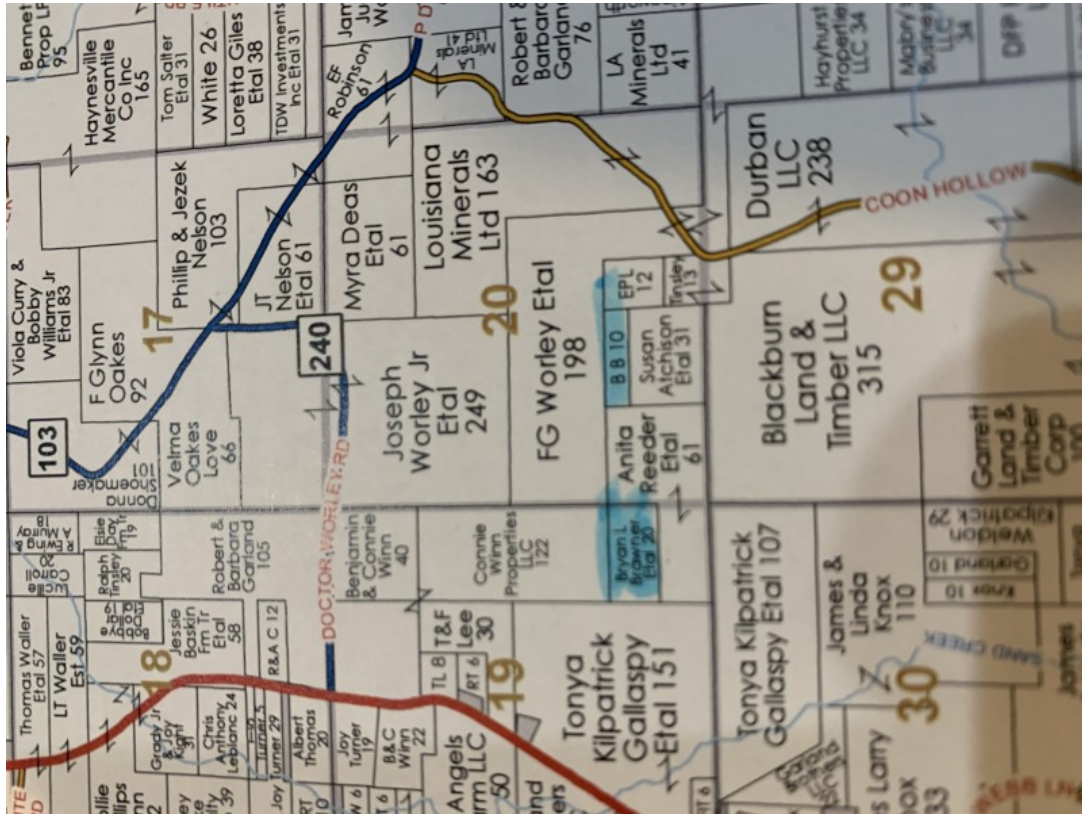

Patin Interest

15.00 Acres / \$24,750.00

This is a 50% undivided interest in 2 small tracts in Claiborne Parish Louisiana. One tract is 20 acres and the other is 10 acres. These tracts are heavily timbered and great hunting. There are 2 other owners with 25 % interest. These tracts have limited historical access. The asking price is \$ 24,750.

Patn Interest Details

Hwy 521
Haynesville, Louisiana 71064
Claiborne Parish

Longitude: -93.22712683
Latitude: 32.86573744

Electricity: ;
Gas:
Waste:
Water:
Services:

Activities: Hunting

Acres: 15.00

Fencing: NO
Trees: Heavy
Waterfront:
Adjacent Owner:
Road Surface:
Terrain: